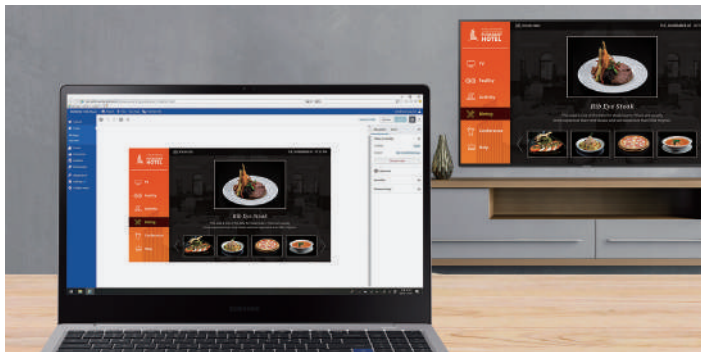

With online access that supports multiple users, Samsung LYNK Cloud is ideal for global hospitality operations with centralized management, giving users control of their hotel displays worldwide.

* LYNK Cloud does not support management of properties within China.

Integrated device management

Quickly update in-room TVs from a centralized source with Samsung LYNK Cloud. Managers can modify channel maps and program guides and control basic functions, making it easier than ever to provide support and maintenance.

Content creation and custom interactions

Curate your hotel's in-room experience with LYNK Cloud. Create and remotely deploy web-based content to each in-room TV for a tailored feel to your property. With interactive requests support, you can provide the easiest way for guests to make room service orders and book spa appointments.