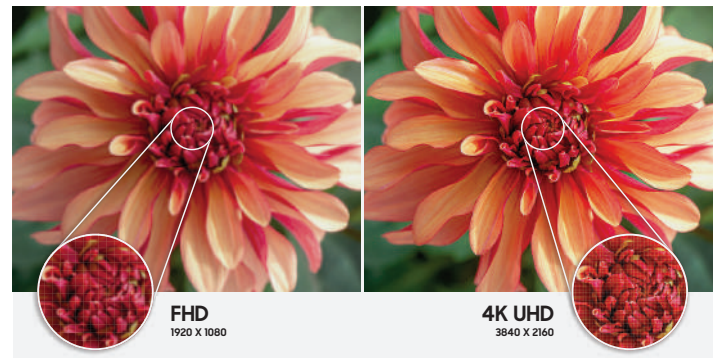

Key features

Lifelike color, in its purest state with fine crystal

Elevate your hotel's entertainment experiences with Dynamic Crystal Color. With a billion shades of color, every subtlety can be seen from the comfort of the hotel room.