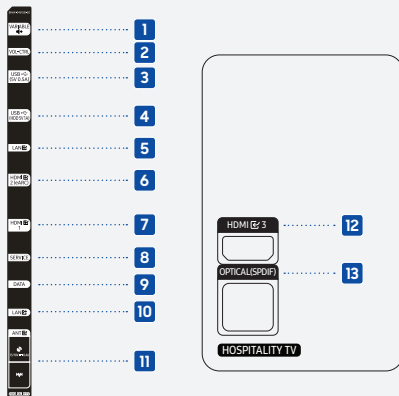

Technical drawings

43"

50"

55"

65"

Technical drawings

75"

* There are two options for the 75" stand.
Customer can choose one of the two according to the situation.

Connectors

- | | | |
|-------------------------|---------------------------|---------------------------|
| 1 VARIABLE | 6 HDMI IN 2 (eARC) | 11 ANT IN |
| 2 VOL-CTRL | 7 HDMI IN 1 | 12 HDMI IN 3 |
| 3 USB (5V 0.5A) | 8 SERVICE | 13 OPTICAL (SPDIF) |
| 4 USB (HDD 5V1A) | 9 DATA | |
| 5 LAN IN | 10 LAN OUT | |