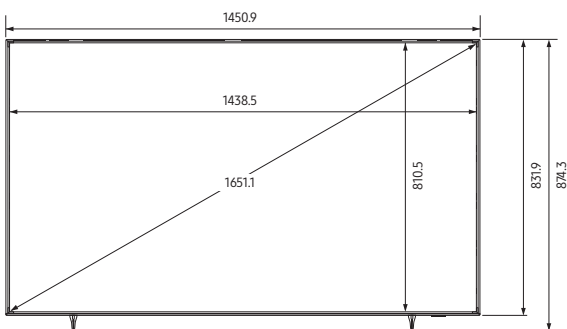

Technical drawings

43"

50"

55"

65"

Technical drawings

75"

* There are two options for the 75" stand.
Customer can choose one of the two according to the situation.