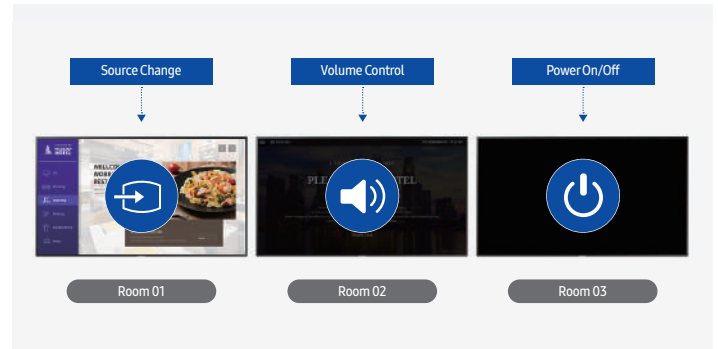

With online access that supports multiple users, Samsung LYNK Cloud is ideal for global hospitality operations with centralized management, giving users control of their hotel displays worldwide.

* LYNK Cloud does not support management of properties within China.

Integrated device management

Quickly update in-room TVs from a centralized source with Samsung LYNK Cloud. Managers can modify channel maps and program guides and control basic functions, making it easier than ever to provide support and maintenance.

Content creation and custom interactions

Curate your hotel's in-room experience with LYNK Cloud. Create and remotely deploy web-based content to each in-room TV for a tailored feel to your property. With interactive requests support, you can provide the easiest way for guests to make room service orders and book spa appointments.