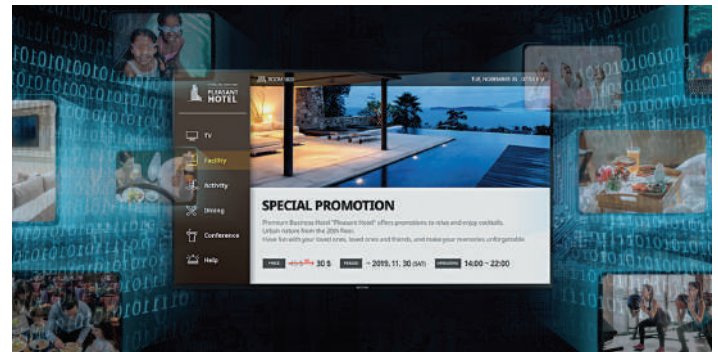

Data-driven promotional planning

Samsung LYNK Cloud enables optimized promotional content delivery based on integrated guest data available through the hotel PMS, helping managers to uncover business insights.